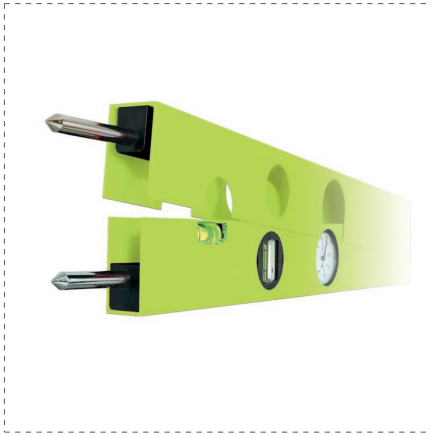

ANGLE MEASUREMENTS

PROTRACTOR WITH DIAL INTERLOCKING ARMS

DETAILS

- Two aluminium interlocking arms working on the same plane with locking screw
- Direct reading in degrees on the front dial gauge
- Range 0-180°
- Two acrylic vials: horizontal and vertical
- Two hardened steel tips (movable) for compass use, carrying or tracking
- In soft case

ARTICLES OF THE RANGE

Ref.		L			
29900	8001066299003	45 cm	0-180°	1°	1
29901	8001066299010	60 cm	0-180°	1°	1
29902	8001066299027	100 cm	0-180°	1°	1
29903	8001066299034	75 cm	0-180°	1°	1
29904	8001066299041	150 cm	0-180°	1°	1

GALLERY

Locking screw

For compass use

quadrantfix
MADE IN ITALY