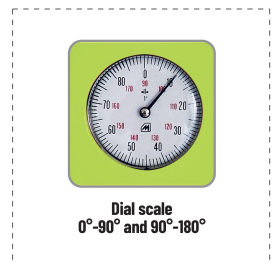

ANGLE MEASUREMENTS

PROTRACTOR WITH DIAL INTERLOCKING ARMS

DETAILS

- Two aluminium interlocking arms working on the same plane with locking screw
- Direct reading in degrees on the front dial gauge
- Range 0-180°
- Two acrylic vials: horizontal and vertical
- Two hardened steel tips (movable) for compass use, carrying or tracking
- In soft case

ARTICLES OF THE RANGE

Ref.		L			
29900	8001066299003	45 cm	0-180°	1°	1
29901	8001066299010	60 cm	0-180°	1°	1
29902	8001066299027	100 cm	0-180°	1°	1
29903	8001066299034	75 cm	0-180°	1°	1
29904	8001066299041	150 cm	0-180°	1°	1

GALLERY