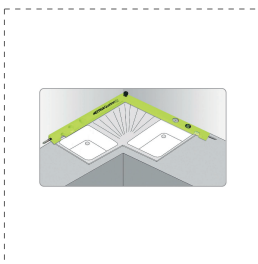

ANGLE MEASUREMENTS

PROTRACTOR WITH DIAL INTERLOCKING ARMS

DETAILS

- Two aluminium interlocking arms working on the same plane with locking screw
- Direct reading in degrees on the front dial gauge
- Range 0-180°
- Two acrylic vials: horizontal and vertical
- Two hardened steel tips (movable) for compass use, carrying or tracking
- In soft case

ARTICLES OF THE RANGE

Ref.		L			
29900	8001066299003	45 cm	0-180°	1°	1
29901	8001066299010	60 cm	0-180°	1°	1
29902	8001066299027	100 cm	0-180°	1°	1
29903	8001066299034	75 cm	0-180°	1°	1
29904	8001066299041	150 cm	0-180°	1°	1

GALLERY