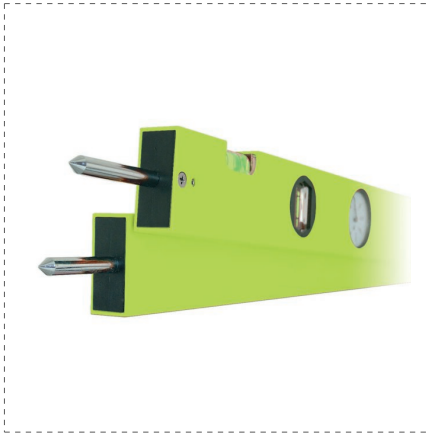

ANGLE MEASUREMENTS

PROTRACTOR WITH DIAL ALONGSIDE ARMS

DETAILS

- Two aluminium interlocking arms working on the same plane with locking screw
- Direct reading in degrees on the front dial gauge
- Range 0-355°, double scale 0°-90° and 90° - 180°
- Two acrylic vials: horizontal and vertical
- Two hardened steel tips (movable) for compass use
- In soft case

ARTICLES OF THE RANGE

Ref.		L			
29905	8001066299058	60 cm	0-355°	1°	1

GALLERY